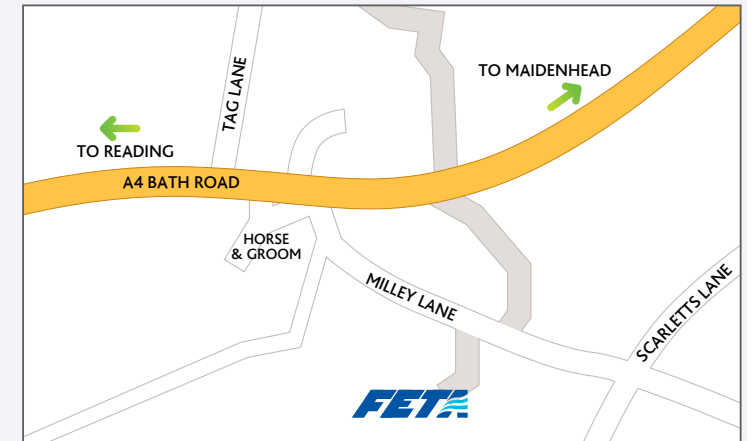

How to find us by road

From the M4 east

Exit at junction 8/9 and take the A404(M) heading north. After about 2 miles take the A4 towards Reading. Hare Hatch is about 3.5 miles along this road. As you approach, Ladds Nursery is on the left – take the next left turn into Milley Lane. Waltham Court is a

short way along on the right.

From the M4 west

Exit at junction 10 and follow the signs for Reading on the A329(M). After a few miles take the A4 towards Maidenhead. When you arrive at Twyford, carry on past Wyvale Garden Centre on your left and take the next right turn into Milley Lane, just after the Horse & Groom restaurant. Waltham Court is a short way along on the right.

From the M40

Exit at junction 4 and head south on the A404(M) towards Reading and the M4. Take the A4 towards Reading and follow the directions above (from M4 east) to reach the FETA office.

Train times and other Waltham Court Transport Information

By rail

From the East or West

Twyford (Berks) is on the main London to Swansea line. The FETA office is about 2 miles from the station. Taxis are outside Twyford station (platform 4 side). If not, ring Loddon Cars (which are based at Twyford station) tel: 0118 932 1919.